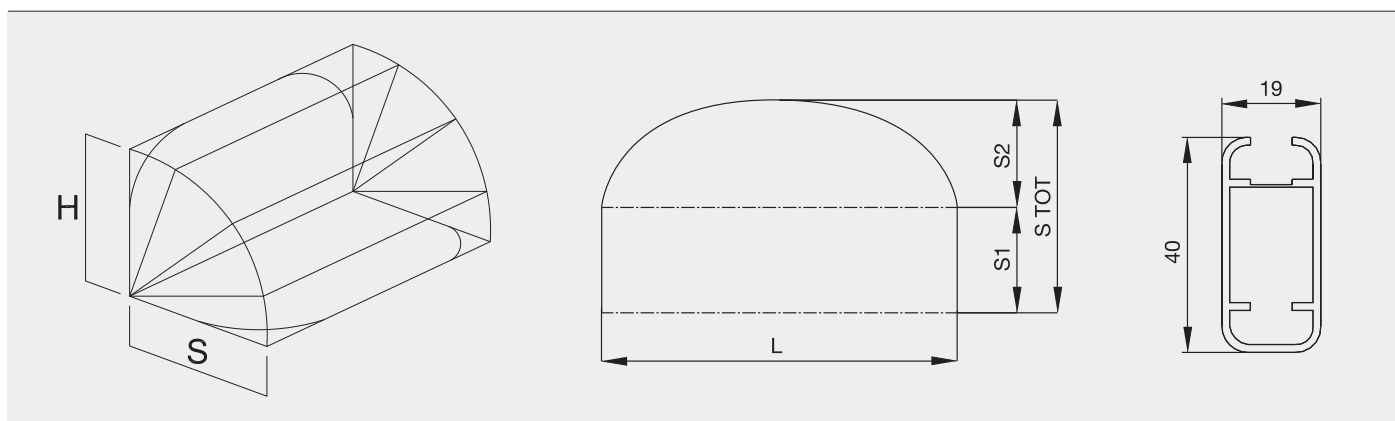

Installabile sia a parete, che a soffitto o in "spallina".

- Larghezza massima mt. 5.00
- Sporgenza massima mt. 1.60.

Opening and closing cable awning, ideal for shops and for windows.

Painting by polyester powder in our factory following rigid qualitative standards. Frame made of extruded alloy and articulated joints of thermoplastic resin.

Installation on wall, on ceiling or for inside mounting.

- Maximal width mt. 5.00
- Maximal projection mt. 1.60.

Standard

Optional