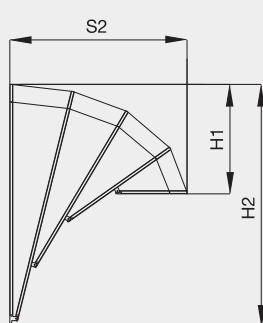

Installabile sia a parete, che a soffitto o in "spallina".

- Larghezza massima mt. 5.00
- Sporgenza massima mt. 1.60.

Semitonda modulare . *Modular Half-round*

Opening and closing cable awning, ideal for shops and for windows.

- Maximal width mt. 5.00
- Maximal projection mt. 1.60.

Semitonda . *Half-round*

Modulare . *Modular*

Rilevare le quote ogni 25 max 30 cm  
Take dimensions each 25 max 30 cm.