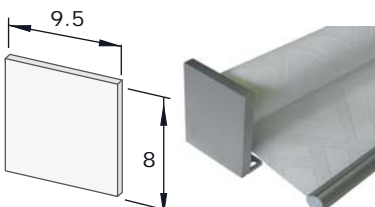

DECISO Q
coprisupporto satinato
satin finish cover