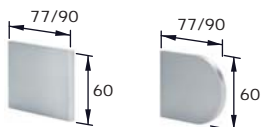

copri staffe magnetici in
alluminio satinato
satin finish aluminium
magnetic bracket covers.